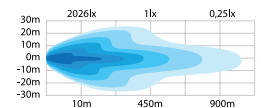

## SIBERIA DRH 22" LED BAR

E-APPROVED/HEATED LENS/DUAL POSITION LIGHT

<b>Voltage</b>	10-40V DC
<b>Consumption</b>	91W high beam, 123W high beam + heated lens
<b>Theoretical lumen</b>	16 000
<b>Actual lumen</b>	6316
<b>1 lux @</b>	450 m
<b>IP-class</b>	IP67/IP69K
<b>Beam pattern</b>	Combo
<b>Position light</b>	White and amber
<b>Heated lens</b>	Yes, automatic that starts at 5°C
<b>Connection</b>	DT-4
<b>Cable length</b>	500 mm

<b>Material housing</b>	Aluminium
<b>Material lens</b>	Polycarbonate
<b>Length</b>	562 mm
<b>Depth</b>	71,6 mm
<b>Height</b>	76 mm
<b>Height including bracket</b>	89 mm
<b>Operating temperature</b>	-30°C - +45°C
<b>E-approved</b>	ECE R7, R112
<b>Ref</b>	45
<b>EMC-certificate</b>	ECE R10