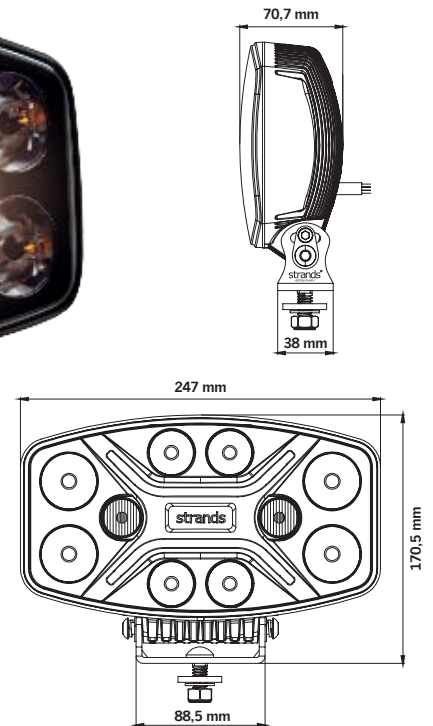

strands®

-lighting division

DARK KNIGHT INSANE DRIVING LIGHT LED

E-APPROVED / WHITE AND AMBER POSITION LIGHT / WARNING LIGHT

Voltage	9-36V DC
Consumption	112W
Theoretical lumen	12 000
Actual lumen	10 500
1 lux @	439m
IP-class	IP68/IP69K
Beam pattern	Combo
Position light	White and amber
Connection	Cable
Cable length	2500 mm

Material housing	Aluminium
Material lens	Polycarbonate
Length	247 mm
Depth	70,7 mm
Height	141 mm
Height including bracket	170,5 mm
Operating temperature	-40°C - +60°C
E-approved	ECE R7, R65, R112
Ref	45
EMC-certificate	ECE R10