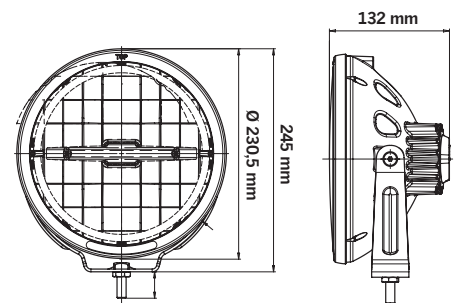

*DARK EDITION*  
**AMBASSADOR DRIVING LIGHT 9" LED**  
 DARK TINTED LENS/DUAL COLOR  
 POSITION LIGHT

Both black and chrome trim/ring are included. Choose the one that suits you and your vehicle best.

<b>Voltage</b>	12-24V DC
<b>Consumption</b>	67W
<b>Theoretical lumen</b>	5535
<b>Actual lumen</b>	1948
<b>1 lux @</b>	381m
<b>IP-class</b>	IP66/IP68
<b>Beam pattern</b>	Spot
<b>Position light</b>	White and amber
<b>Connection</b>	Cable

<b>Cable length</b>	3000mm
<b>Material housing</b>	Aluminium
<b>Material lens</b>	Polycarbonate
<b>Diameter</b>	230,5mm
<b>Depth</b>	132mm
<b>Height including bracket</b>	245mm
<b>Operating temperature</b>	-40°C - +40°C
<b>E-approved</b>	No
<b>EMC-certificate</b>	ECE R10