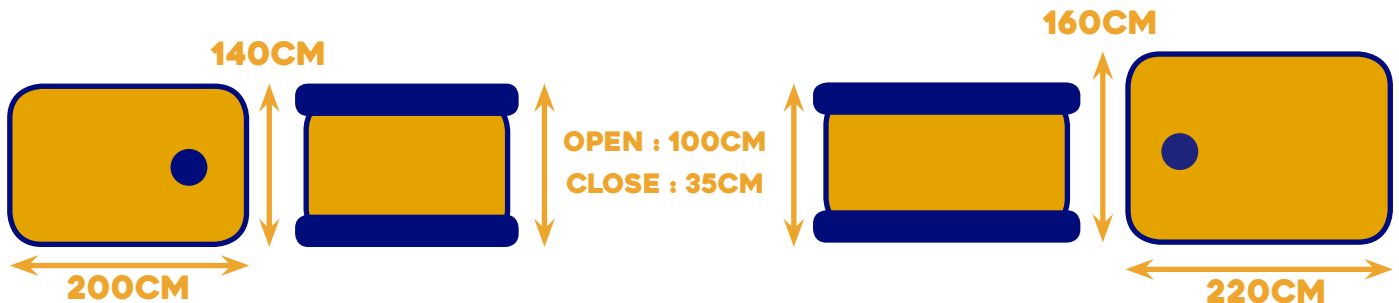

EVASION

* COLOR GREY IS AN OPTION

STD : JB465201

XXL : JB465211

OPTIONS	
JB465620	Anti-condensation mattress - 140 cm
JB465624	Anti-condensation mattress - XXL
JB462215	Thermal insulation - Evasion
JB462212	Thermal insulation - Evasion XXL